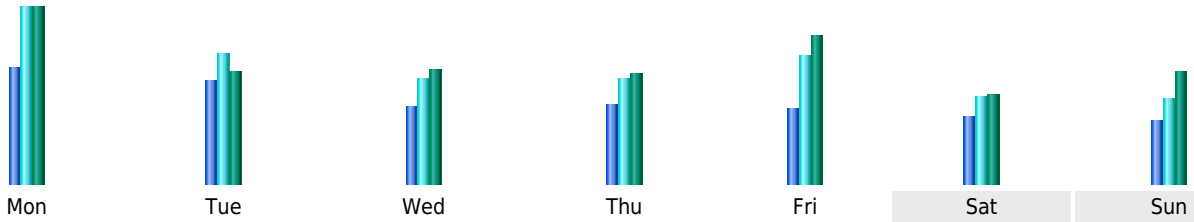

Statistics of visits of the VIVC - August 2013

Days of week

Day	Pages	Hits	Bandwidth
Mon	3,002	4,579	126.56 MB
Tue	2,649	3,364	81.39 MB
Wed	2,016	2,737	82.01 MB
Thu	2,077	2,726	79.94 MB
Fri	1,982	3,320	105.98 MB
Sat	1,736	2,257	63.94 MB
Sun	1,649	2,204	81.01 MB

Hours

Hours	Pages	Hits	Bandwidth	Hours	Pages	Hits	Bandwidth
00	1,231	1,659	57.09 MB	12	3,561	5,578	159.27 MB
01	1,126	1,362	23.64 MB	13	3,426	4,772	158.39 MB
02	944	1,344	29.73 MB	14	4,448	5,835	170.55 MB
03	698	899	21.86 MB	15	4,574	6,060	149.94 MB
04	991	1,275	48.36 MB	16	5,321	6,315	135.81 MB
05	1,097	1,472	39.32 MB	17	4,139	4,802	106.11 MB
06	1,152	1,899	69.17 MB	18	4,011	4,986	120.05 MB
07	2,212	2,900	153.03 MB	19	3,124	3,935	146.30 MB
08	3,472	4,467	125.11 MB	20	2,214	3,404	115.39 MB
09	3,437	5,836	161.50 MB	21	2,961	5,904	171.72 MB
10	4,112	6,293	155.65 MB	22	2,404	4,544	144.87 MB
11	3,861	5,163	171.35 MB	23	1,737	2,353	99.00 MB