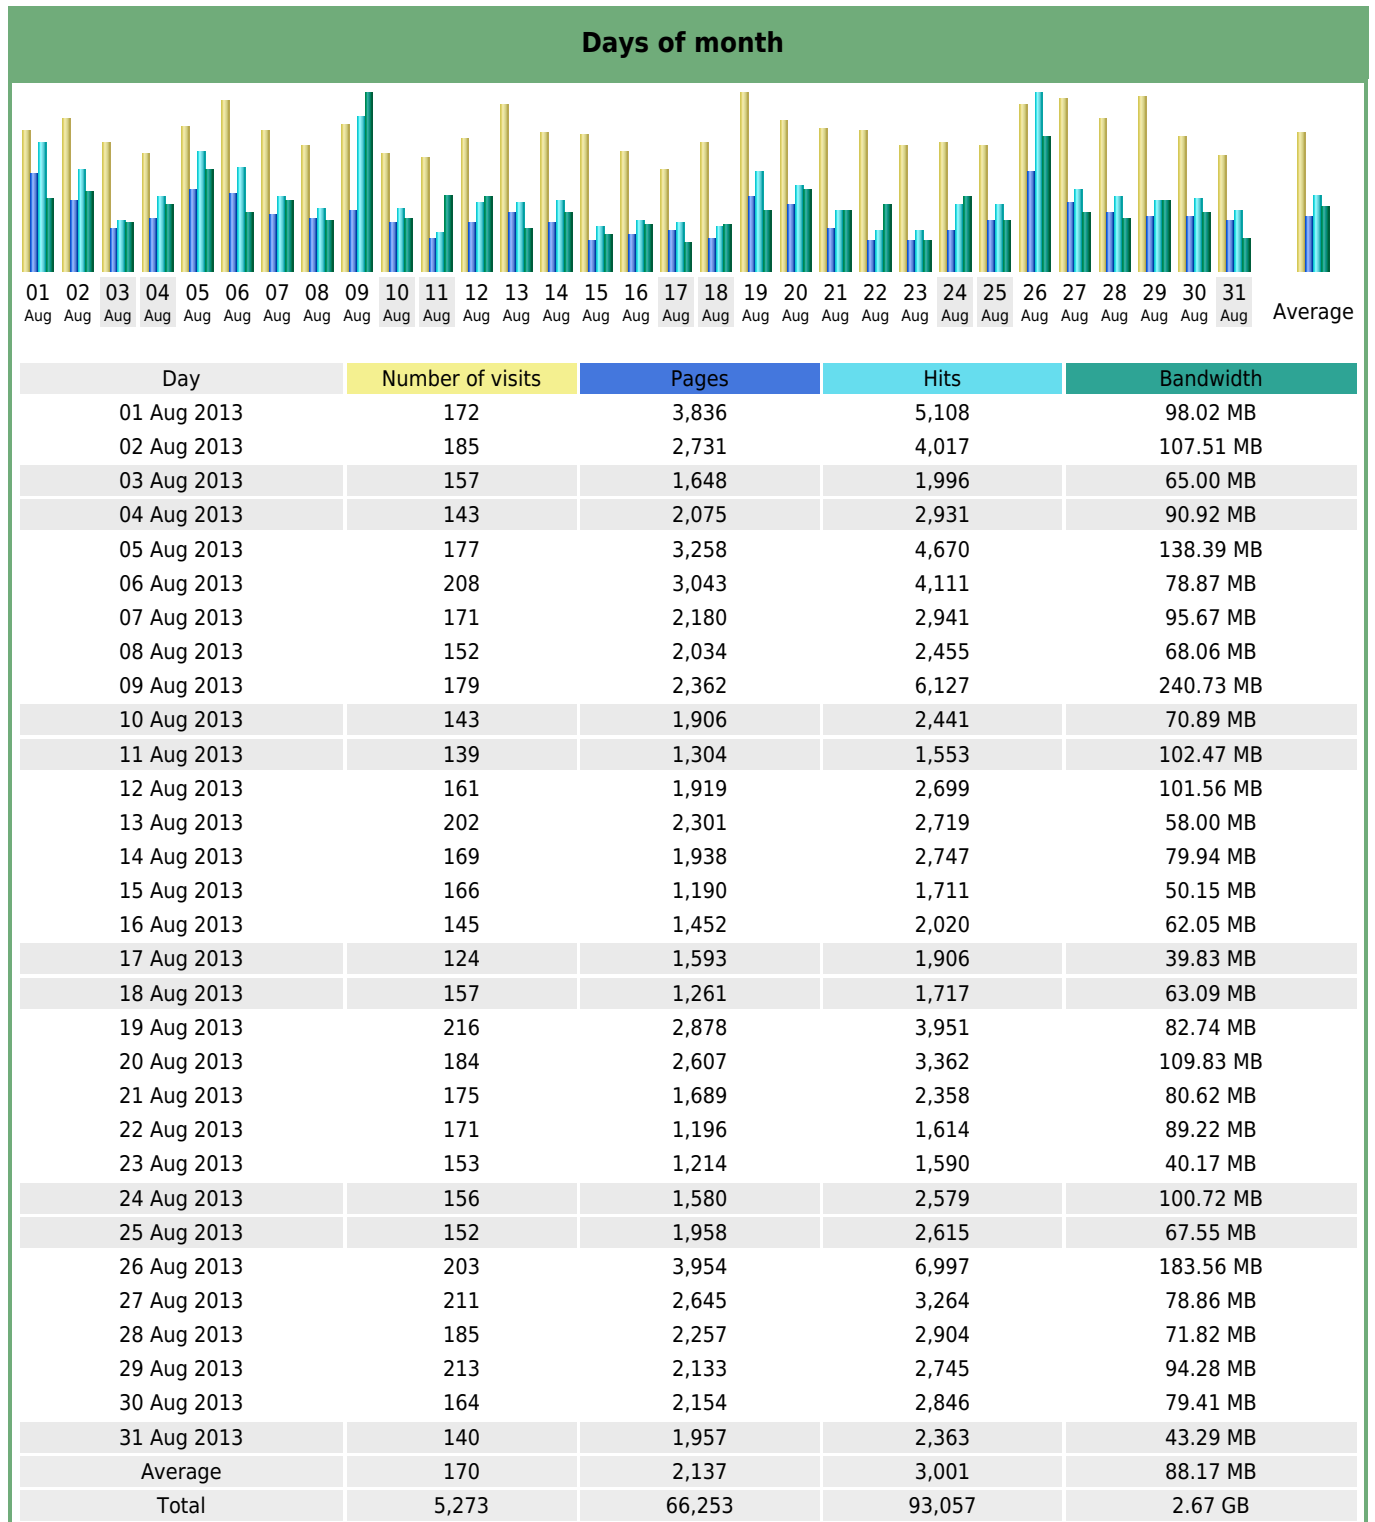

Statistics of visits of the VIVC - August 2013

Days of week

Day	Pages	Hits	Bandwidth
Mon	3,002	4,579	126.56 MB
Tue	2,649	3,364	81.39 MB
Wed	2,016	2,737	82.01 MB
Thu	2,077	2,726	79.94 MB
Fri	1,982	3,320	105.98 MB
Sat	1,736	2,257	63.94 MB
Sun	1,649	2,204	81.01 MB

Hours

Hours	Pages	Hits	Bandwidth	Hours	Pages	Hits	Bandwidth
00	1,231	1,659	57.09 MB	12	3,561	5,578	159.27 MB
01	1,126	1,362	23.64 MB	13	3,426	4,772	158.39 MB
02	944	1,344	29.73 MB	14	4,448	5,835	170.55 MB
03	698	899	21.86 MB	15	4,574	6,060	149.94 MB
04	991	1,275	48.36 MB	16	5,321	6,315	135.81 MB
05	1,097	1,472	39.32 MB	17	4,139	4,802	106.11 MB
06	1,152	1,899	69.17 MB	18	4,011	4,986	120.05 MB
07	2,212	2,900	153.03 MB	19	3,124	3,935	146.30 MB
08	3,472	4,467	125.11 MB	20	2,214	3,404	115.39 MB
09	3,437	5,836	161.50 MB	21	2,961	5,904	171.72 MB
10	4,112	6,293	155.65 MB	22	2,404	4,544	144.87 MB
11	3,861	5,163	171.35 MB	23	1,737	2,353	99.00 MB