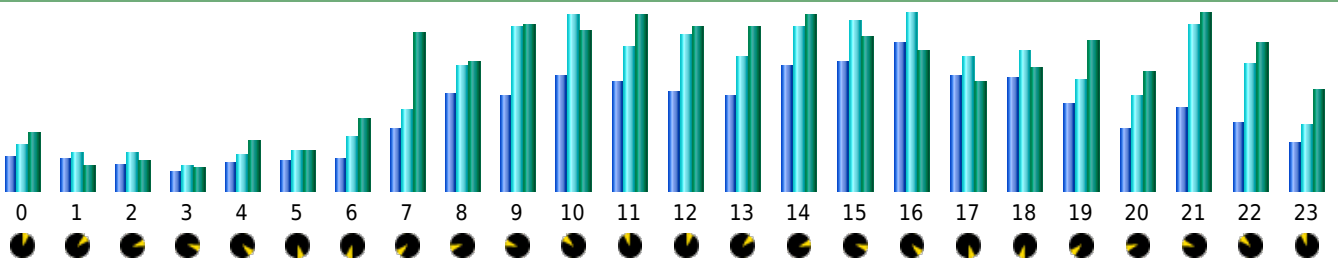

Statistics of visits of the VIVC - August 2013

Days of week

Day	Pages	Hits	Bandwidth
Mon	3,002	4,579	126.56 MB
Tue	2,649	3,364	81.39 MB
Wed	2,016	2,737	82.01 MB
Thu	2,077	2,726	79.94 MB
Fri	1,982	3,320	105.98 MB
Sat	1,736	2,257	63.94 MB
Sun	1,649	2,204	81.01 MB

Hours

Hours	Pages	Hits	Bandwidth	Hours	Pages	Hits	Bandwidth
00	1,231	1,659	57.09 MB	12	3,561	5,578	159.27 MB
01	1,126	1,362	23.64 MB	13	3,426	4,772	158.39 MB
02	944	1,344	29.73 MB	14	4,448	5,835	170.55 MB
03	698	899	21.86 MB	15	4,574	6,060	149.94 MB
04	991	1,275	48.36 MB	16	5,321	6,315	135.81 MB
05	1,097	1,472	39.32 MB	17	4,139	4,802	106.11 MB
06	1,152	1,899	69.17 MB	18	4,011	4,986	120.05 MB
07	2,212	2,900	153.03 MB	19	3,124	3,935	146.30 MB
08	3,472	4,467	125.11 MB	20	2,214	3,404	115.39 MB
09	3,437	5,836	161.50 MB	21	2,961	5,904	171.72 MB
10	4,112	6,293	155.65 MB	22	2,404	4,544	144.87 MB
11	3,861	5,163	171.35 MB	23	1,737	2,353	99.00 MB